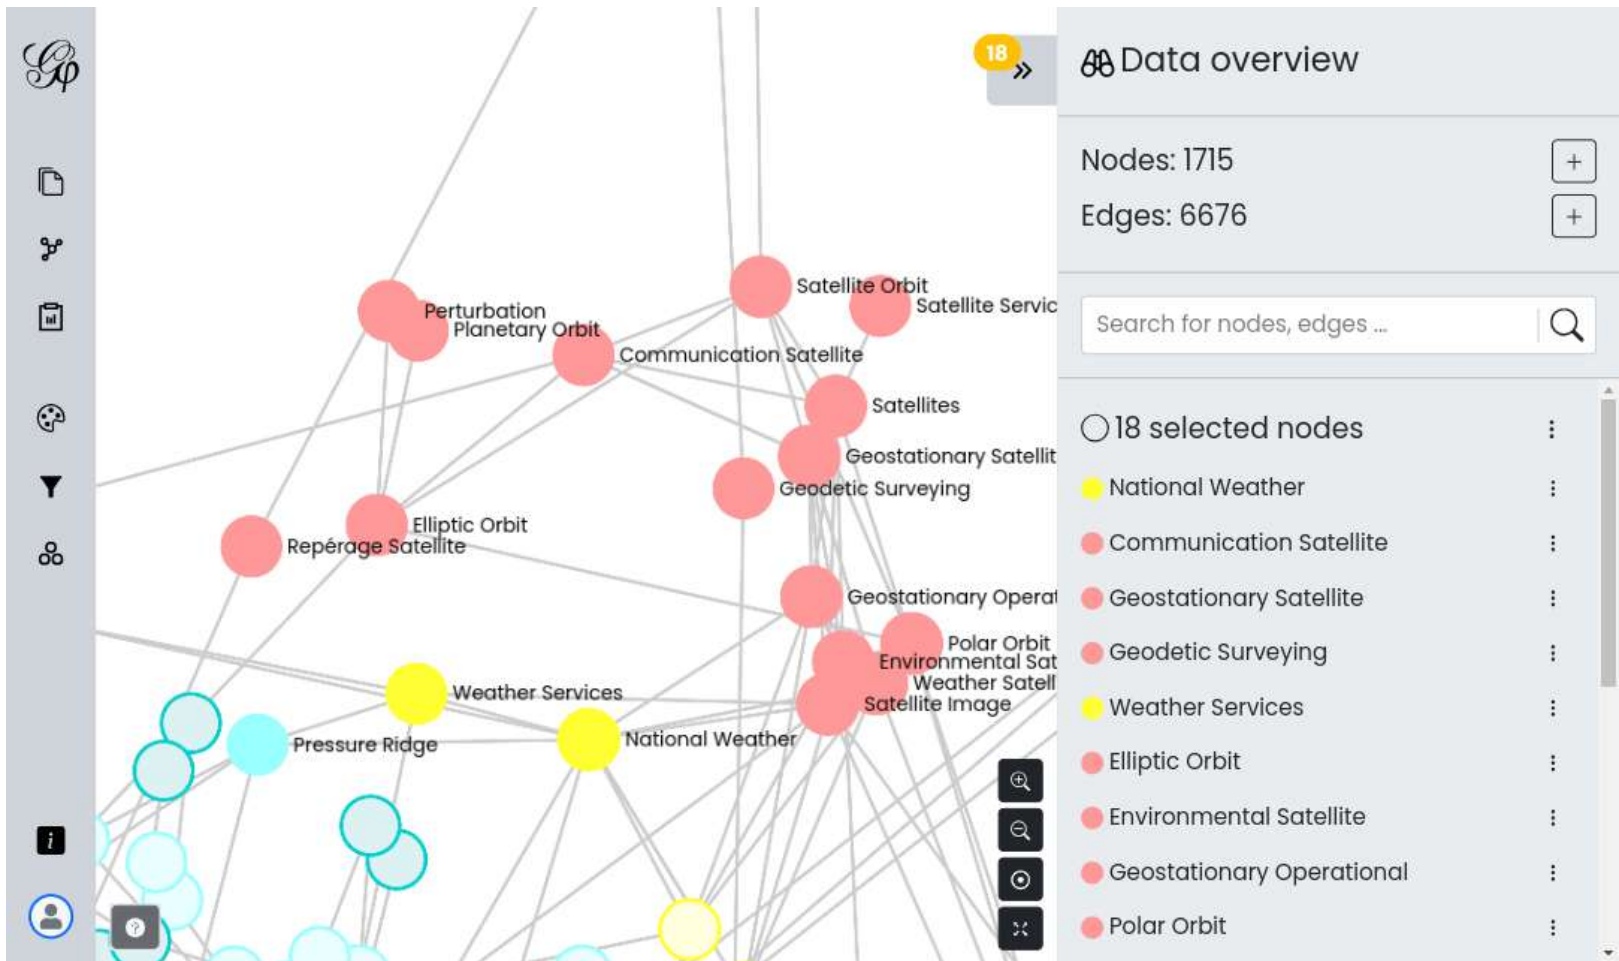

# Nansi

link

**QuestWare**

[questware.com](http://questware.com)

*a JavaScript library aimed at visualizing  
graphs of thousands of nodes and edges*

**sigma.js v2**

**made by both OquestWare and Sciences-  
Po médialab**

# Retina

[link](#)