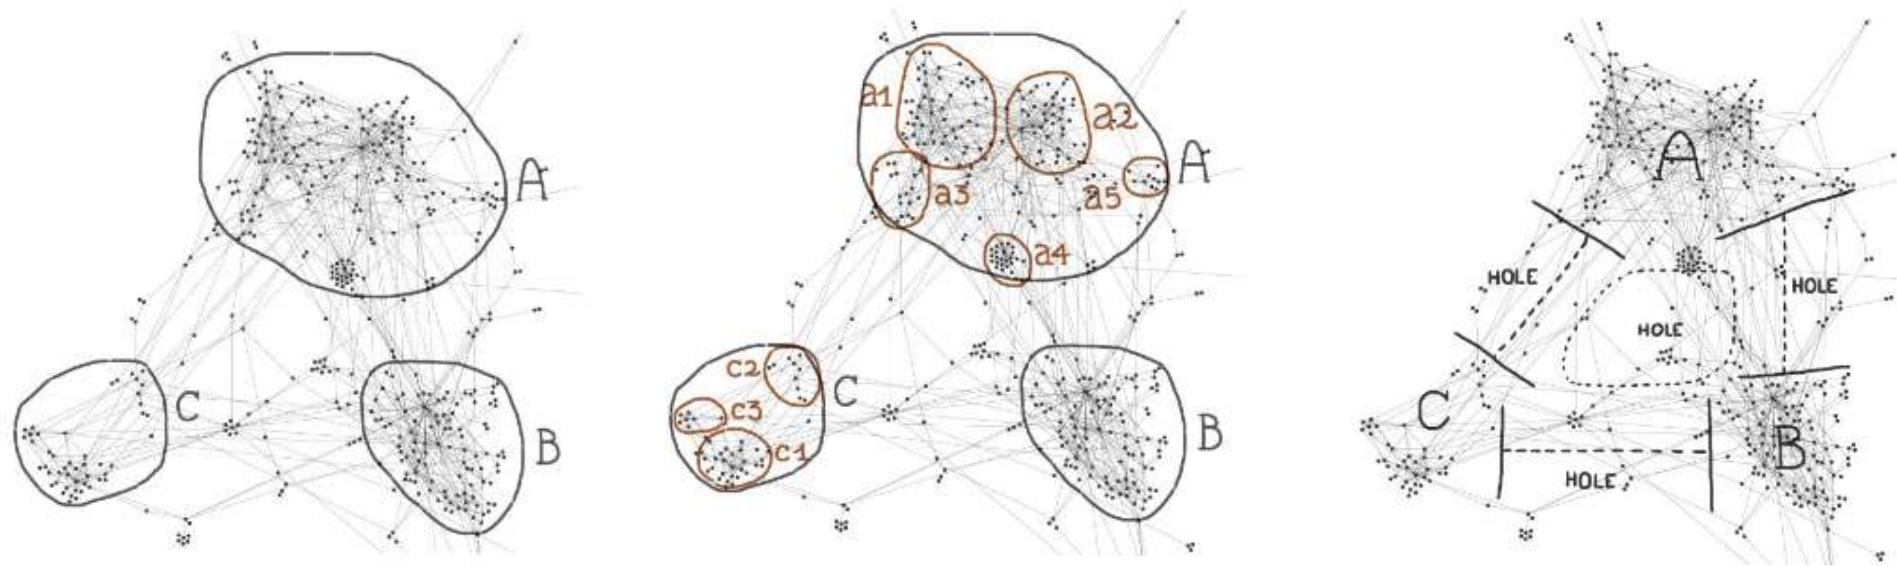

Visual Network Analysis