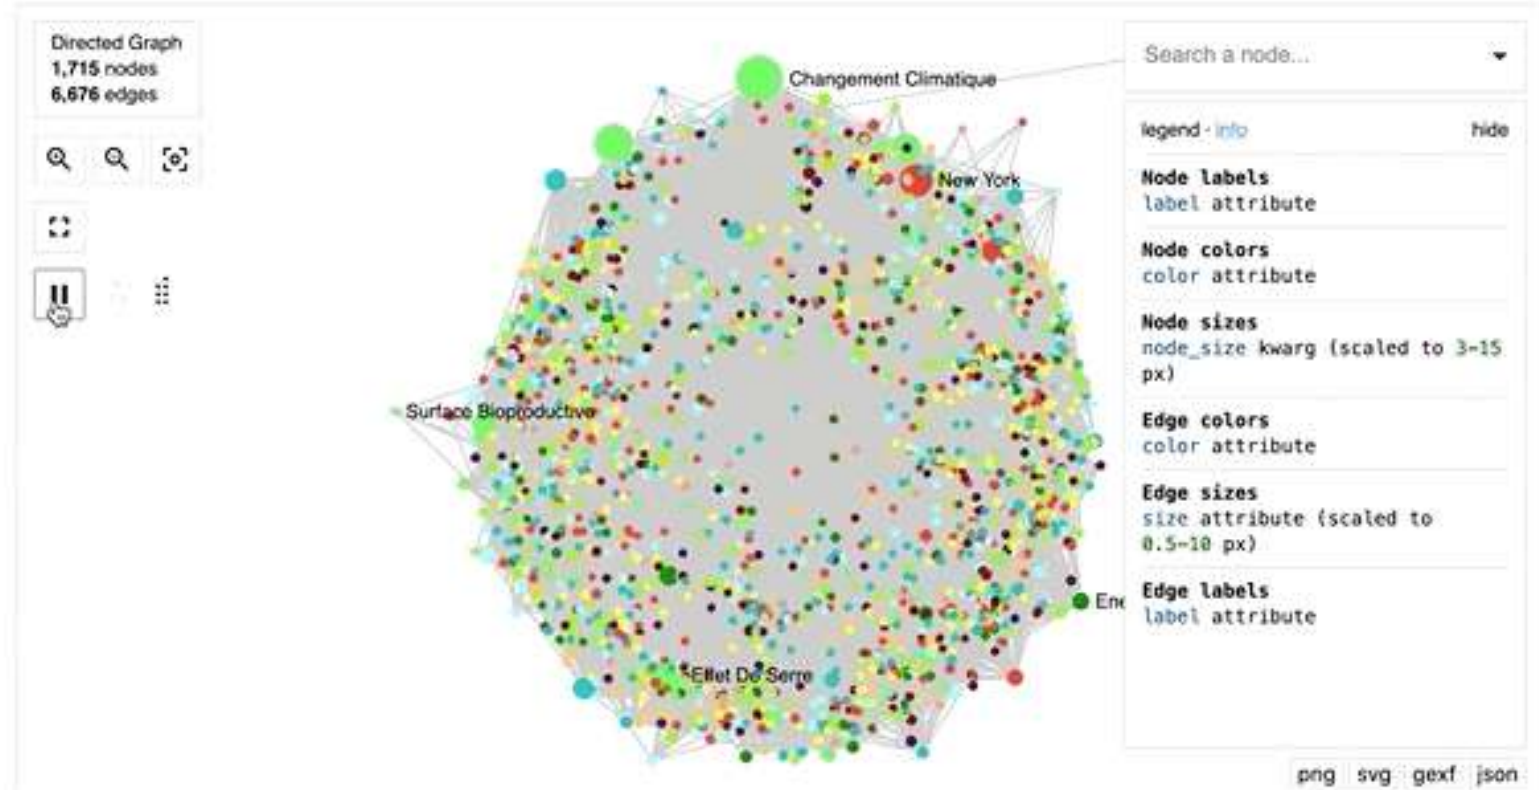

# Graphology

[sources, website](#)

	English	Portuguese	All	Spanish	French
English	272	39	129	11	2
Portuguese	29	275	79	6	0
All	45	62	75	7	2
Spanish	22	13	9	2	0
French	10	3	8	0	6

Graph Recipes - [link](#)

# MiniVan

sources, website

```
[1]: import networkx as nx  
     from ipysigma import Sigma
```

```
[2]: g = nx.read_gexf('./data/arctic-no-positions.gexf')
```

```
[3]: Sigma(g, node_size=g.degree)
```

ipysigma  
link