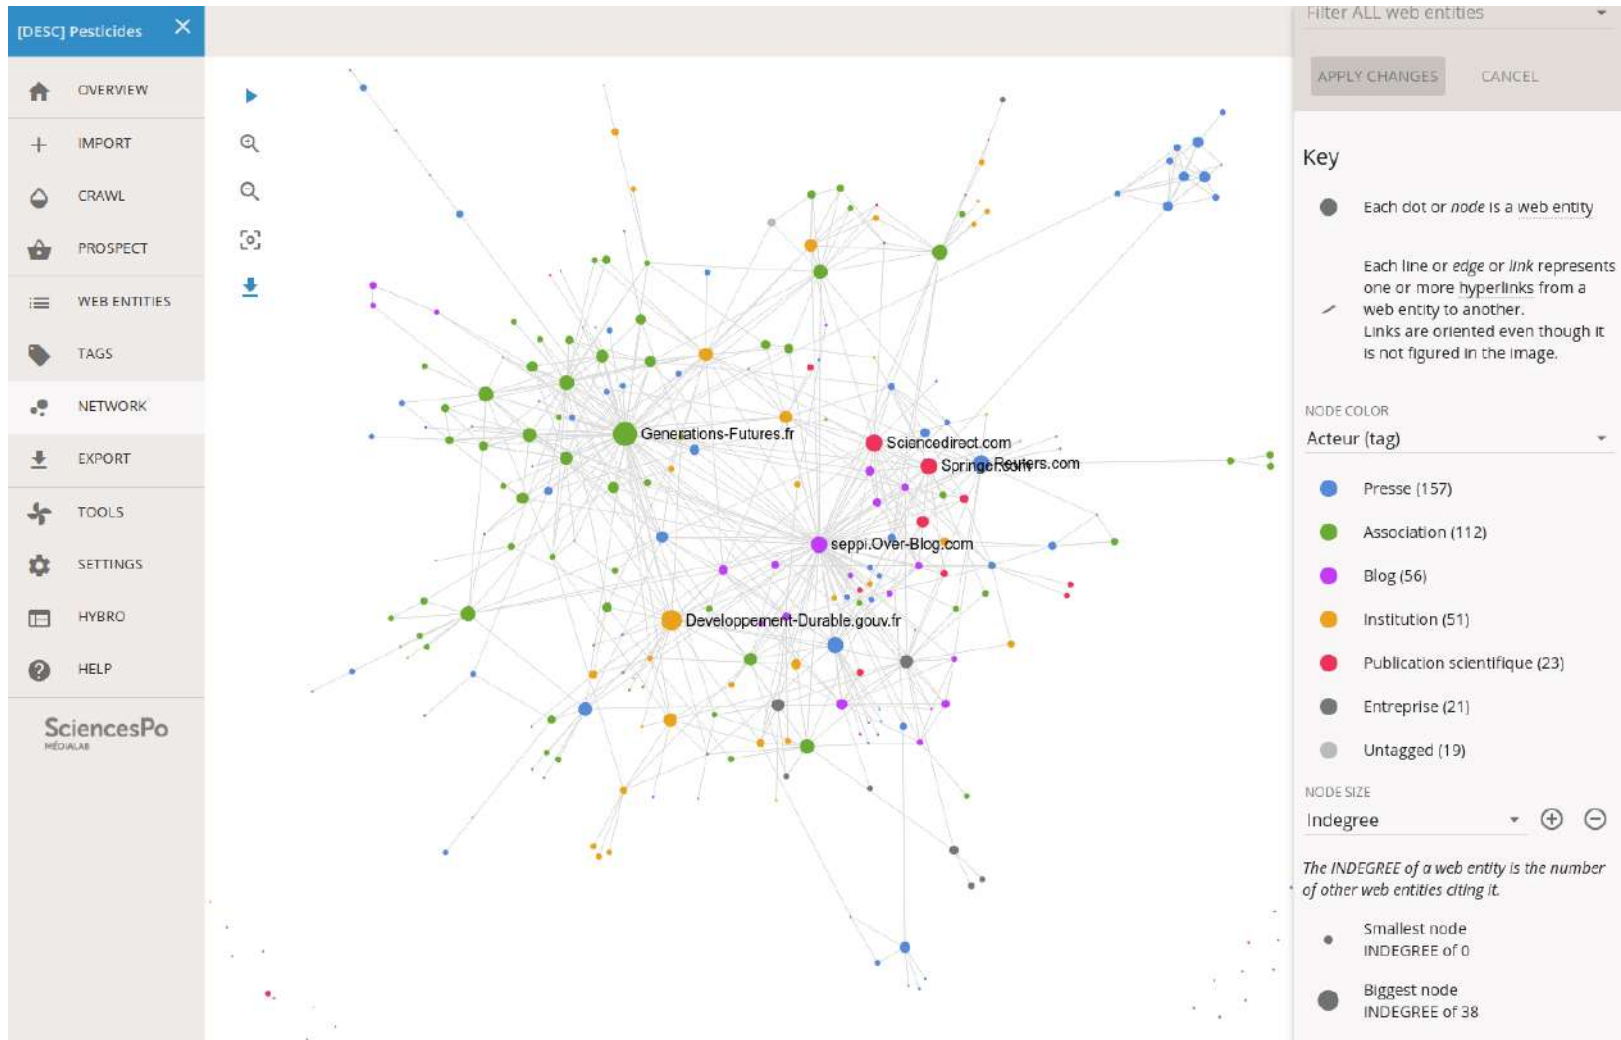

Hyphe integrates sigma.js