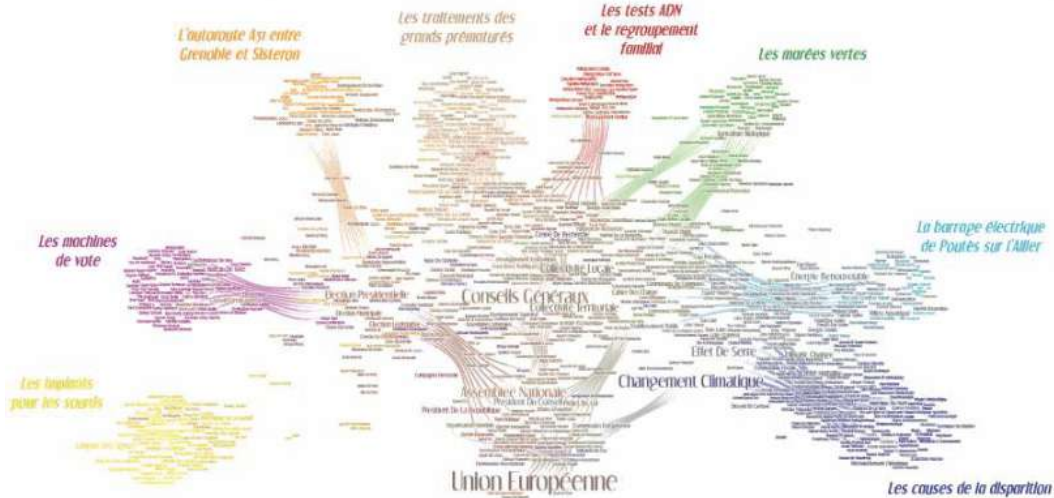

# 2007 - 2009 Gephi & Web Mapping

WebAtlas at **UTC, Compiègne**  
**Graphiltre, prototype of Gephi**

*Gp* Gephi

**TIC-Migrations and the  
first Gephi version**

ICWSM 2009 - the "Gephi paper"  
later wins *Test of Time Award*

Gephi graphs printed on paper

**2010 - 2012**  
**Sharing networks**  
**online**