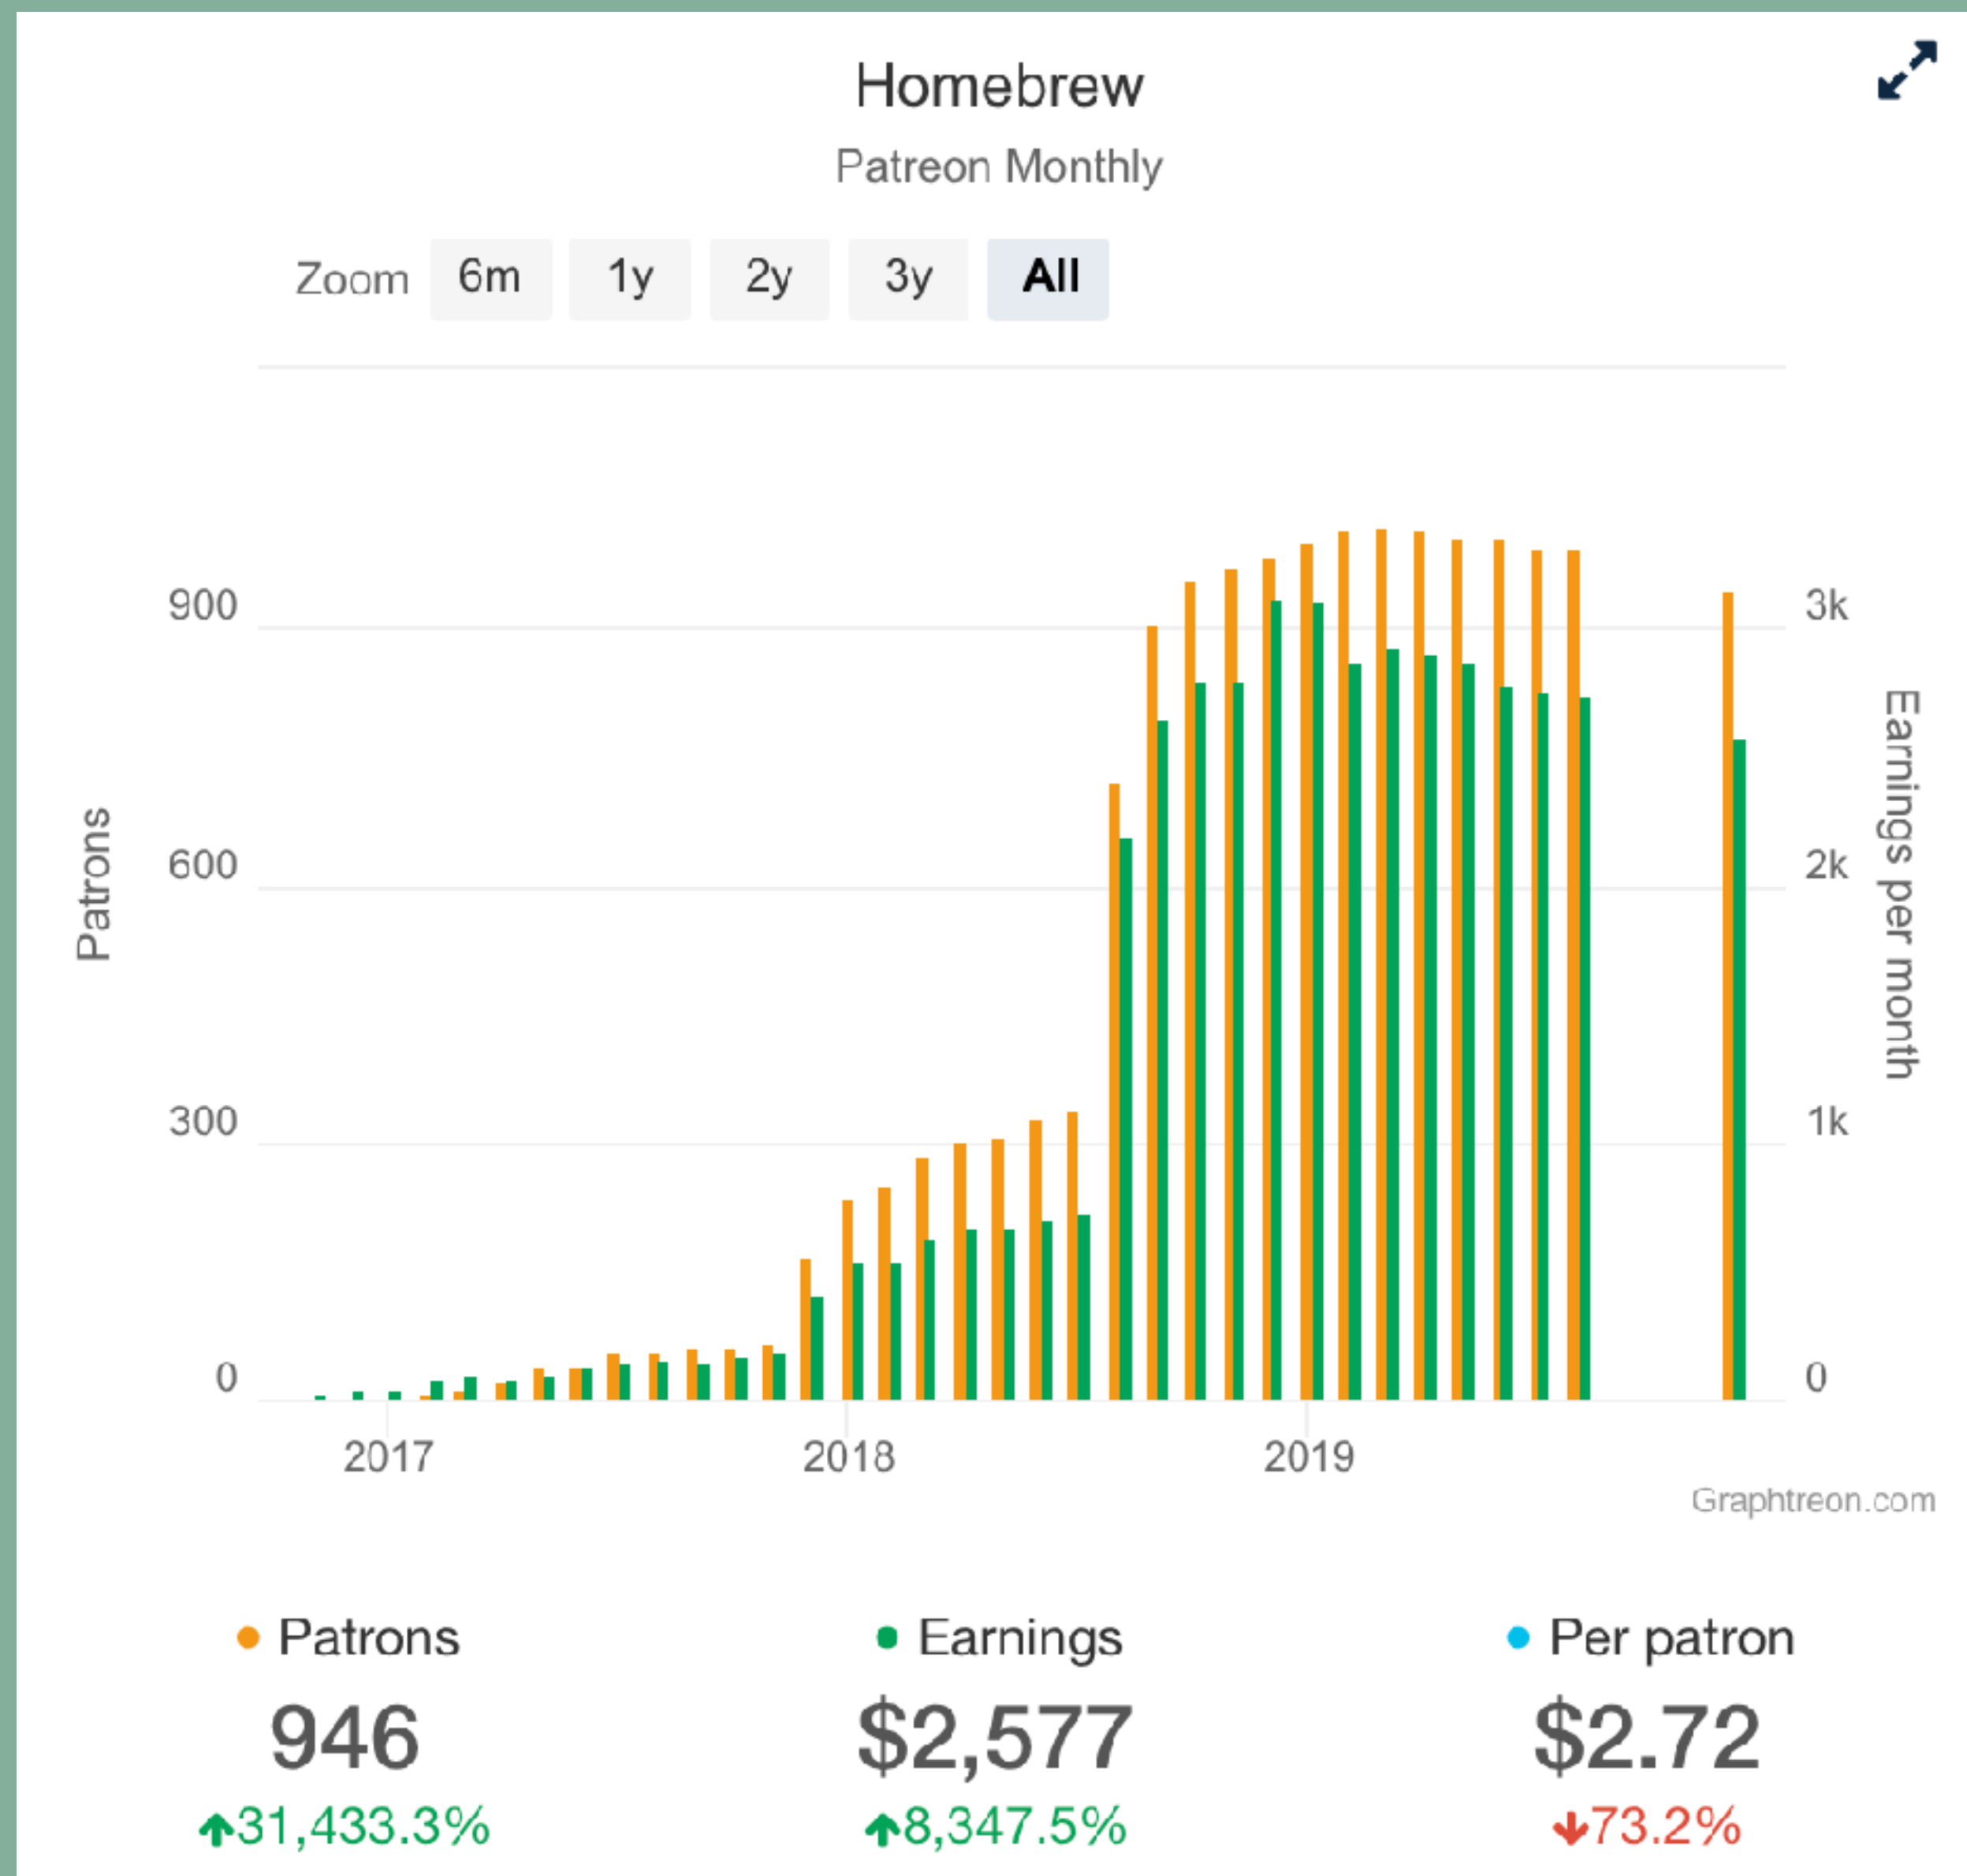

Making Homebrew Financially Sustainable (mmq.lol/donate)