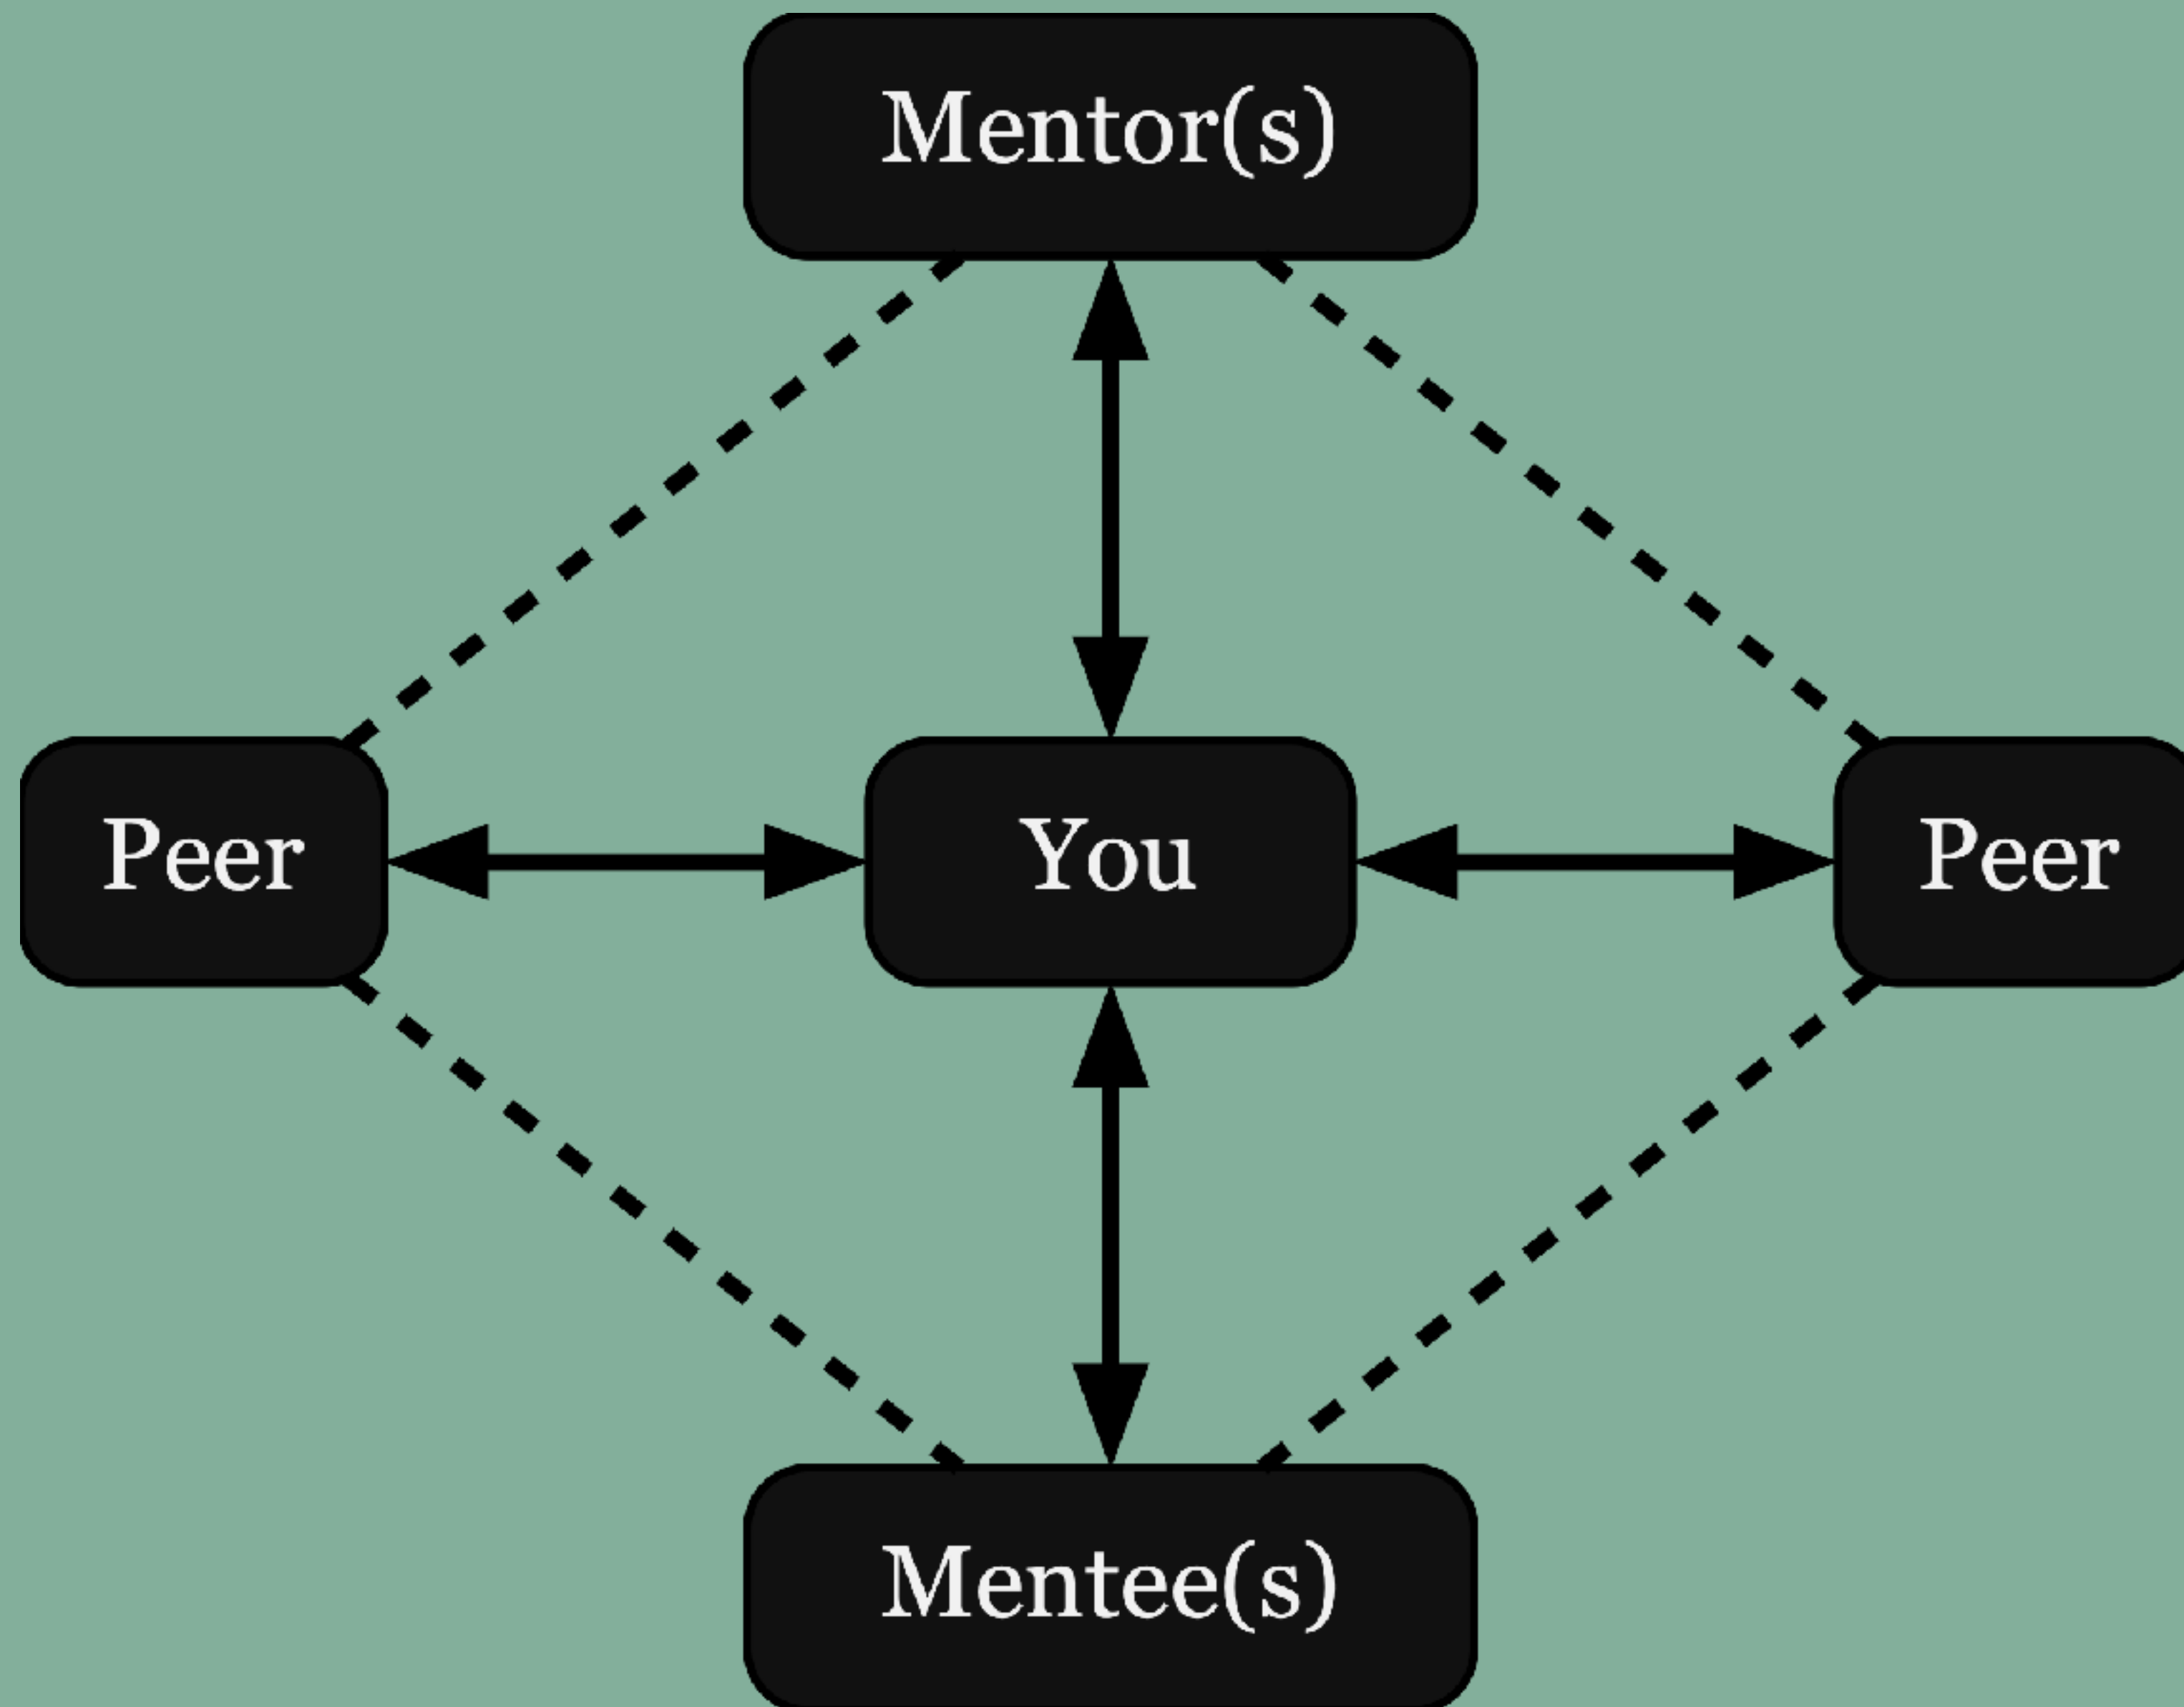

The Mentorship Diamond (mmq.lol/mentor)